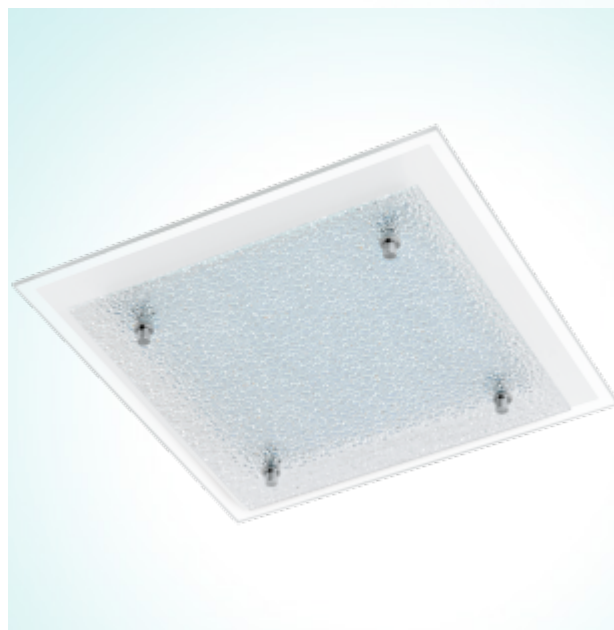

94446

PRIOLA

General Information

Article:	94446
Lighting Type:	wall / ceiling luminaire
Collection:	Style
EAN Code:	9002759944469

Dimensions

Depth:	280 mm
Width:	280 mm
Overhang:	60 mm
Weight:	2.173 kg

Illuminant

Socket:	LED
Illuminant:	LED
Delivery:	incl.
Wattage:	9,7W
Luminous Flux:	1000 lm
Luminous Colour:	4000K white
Average Lifetime:	25,000 h
Energy Efficiency:	A+

Material & Colour

Enclosure Material:	steel
Enclosure Colour:	white, chrome
Glass / Shade Material:	structured glass
Glass / Shade Colour:	white

Technical Information

Protection Rating:	IP20
Protection Class:	2
Line Voltage:	220-240V,50/60Hz
Operation Voltage:	12V

LED

Technical changes reserved